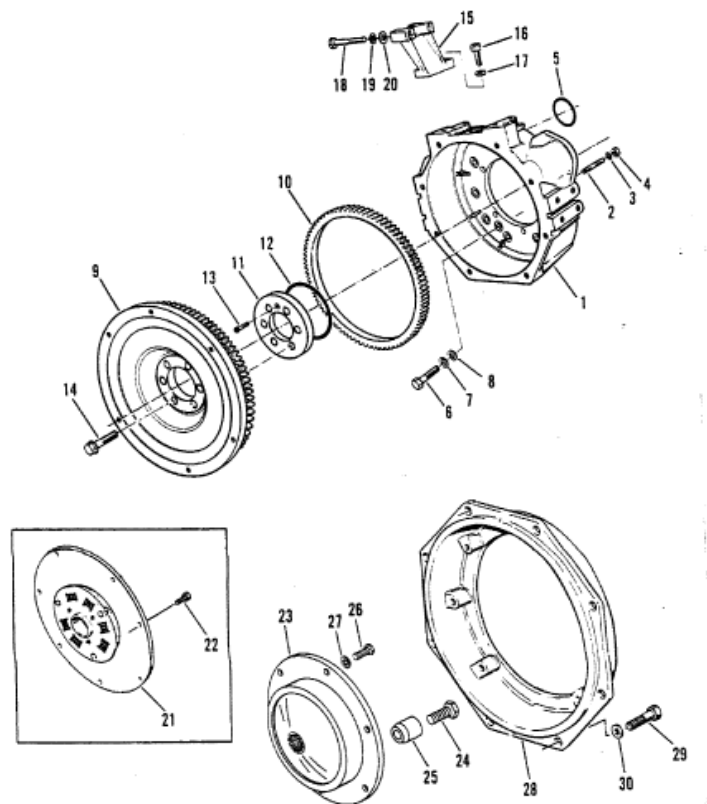

FLYWHEEL HOUSING/DRIVE PLATE

Parts List						
Ref	Class	Part	Description	Qty	Comment	Footnote
1		801331695	FLYWHEEL HOUSING	1		
2	16	809908402	STUD	2		
3	13	811408	LOCKWASHER	2		
4	11	811458	NUT	2		
5	25	801331619	O-RING	1		1
6	10	809913834	SCREW	9		
7	13	809932112	LOCKWASHER	9		
8	12	811459	WASHER	9		
9	265	811453	FLYWHEEL	1		
10	43	801331701	RING GEAR	1		
11		801331697	GUIDE RING	1		
12	25	811498	O-RING	1		1
13	10	801331698	SCREW	1		
14	10	811454	BOLT	6		
15		816830	BRACKET	1		
16	10	811457	SCREW	1		
17	13	809932110	LOCKWASHER	1		
18	10	811456	SCREW	2		
19	13	809932095	LOCKWASHER	2		
20	12	811455	WASHER	2		
21		816170	DRIVE PLATE (DRIVE PLATE)	1		
22	10	809913815	SCREW (10MM) (DRIVE PLATE)	6		
23		805045A 3	COUPLER ASSEMBLY (2 STAGE)	1		
24	10	805109 15	SCREW (2 STAGE COUPLER)	4		
25		805110	SNUBBER (2 STAGE COUPLER)	4		
26	10	40001192	SCREW (2 STAGE COUPLER)	6		
27	13	40024 8	LOCKWASHER (2 STAGE COUPLER)	6		
28		815928	HOUSING	1		
29	10	40001206	SCREW (50MM)	7		
29	10	40001203	SCREW (45MM)	1		
30	13	809931076	LOCKWASHER	8		
31	27	811490	GASKET SET			